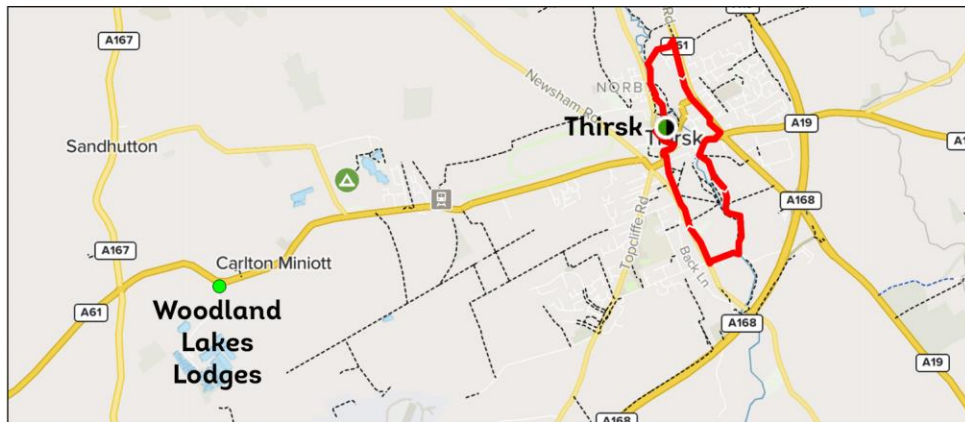

## ROUTE

Suitable for:

# 1

Details:

Difficulty: Easy  
Length: 3.1 miles  
5km

## THIRSK SOWERBY STROLL

Thirsk Sowerby Stroll is a 3.1 mile loop trail located near the centre of Thirsk that offers scenic views and is good for all skill levels.

The trail is primarily used for hiking, walking, nature trips, and bird watching.

# Directions

**Terrain:**

**Approximate Postcode:** YO7 1PE

Paths and tracks through the Thirsk area for an excellent sightseeing experience of this lovely town.