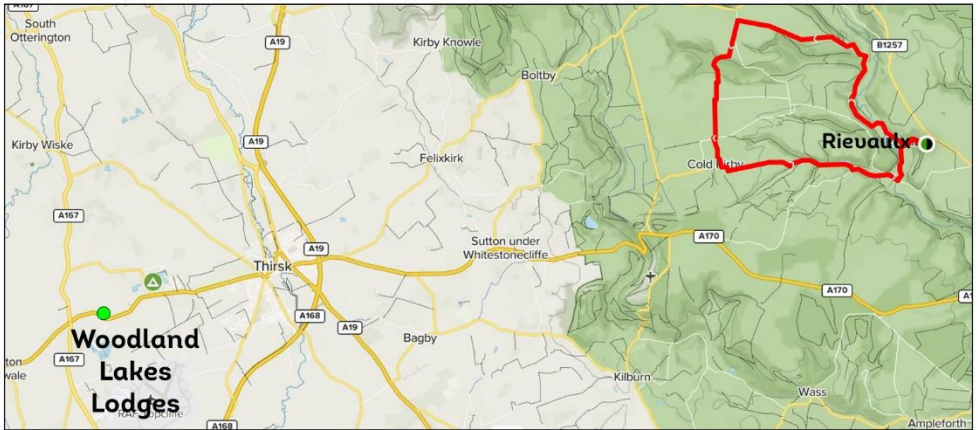

## ROUTE

## RIEVAULX CIRCULAR WALK

Rievaulx Circular Walk is a 10.6 mile loop trail located near the town of Rievaulx.

This is a lengthy walk that can be broken in smaller stages with various sights and terrain throughout.

# Directions